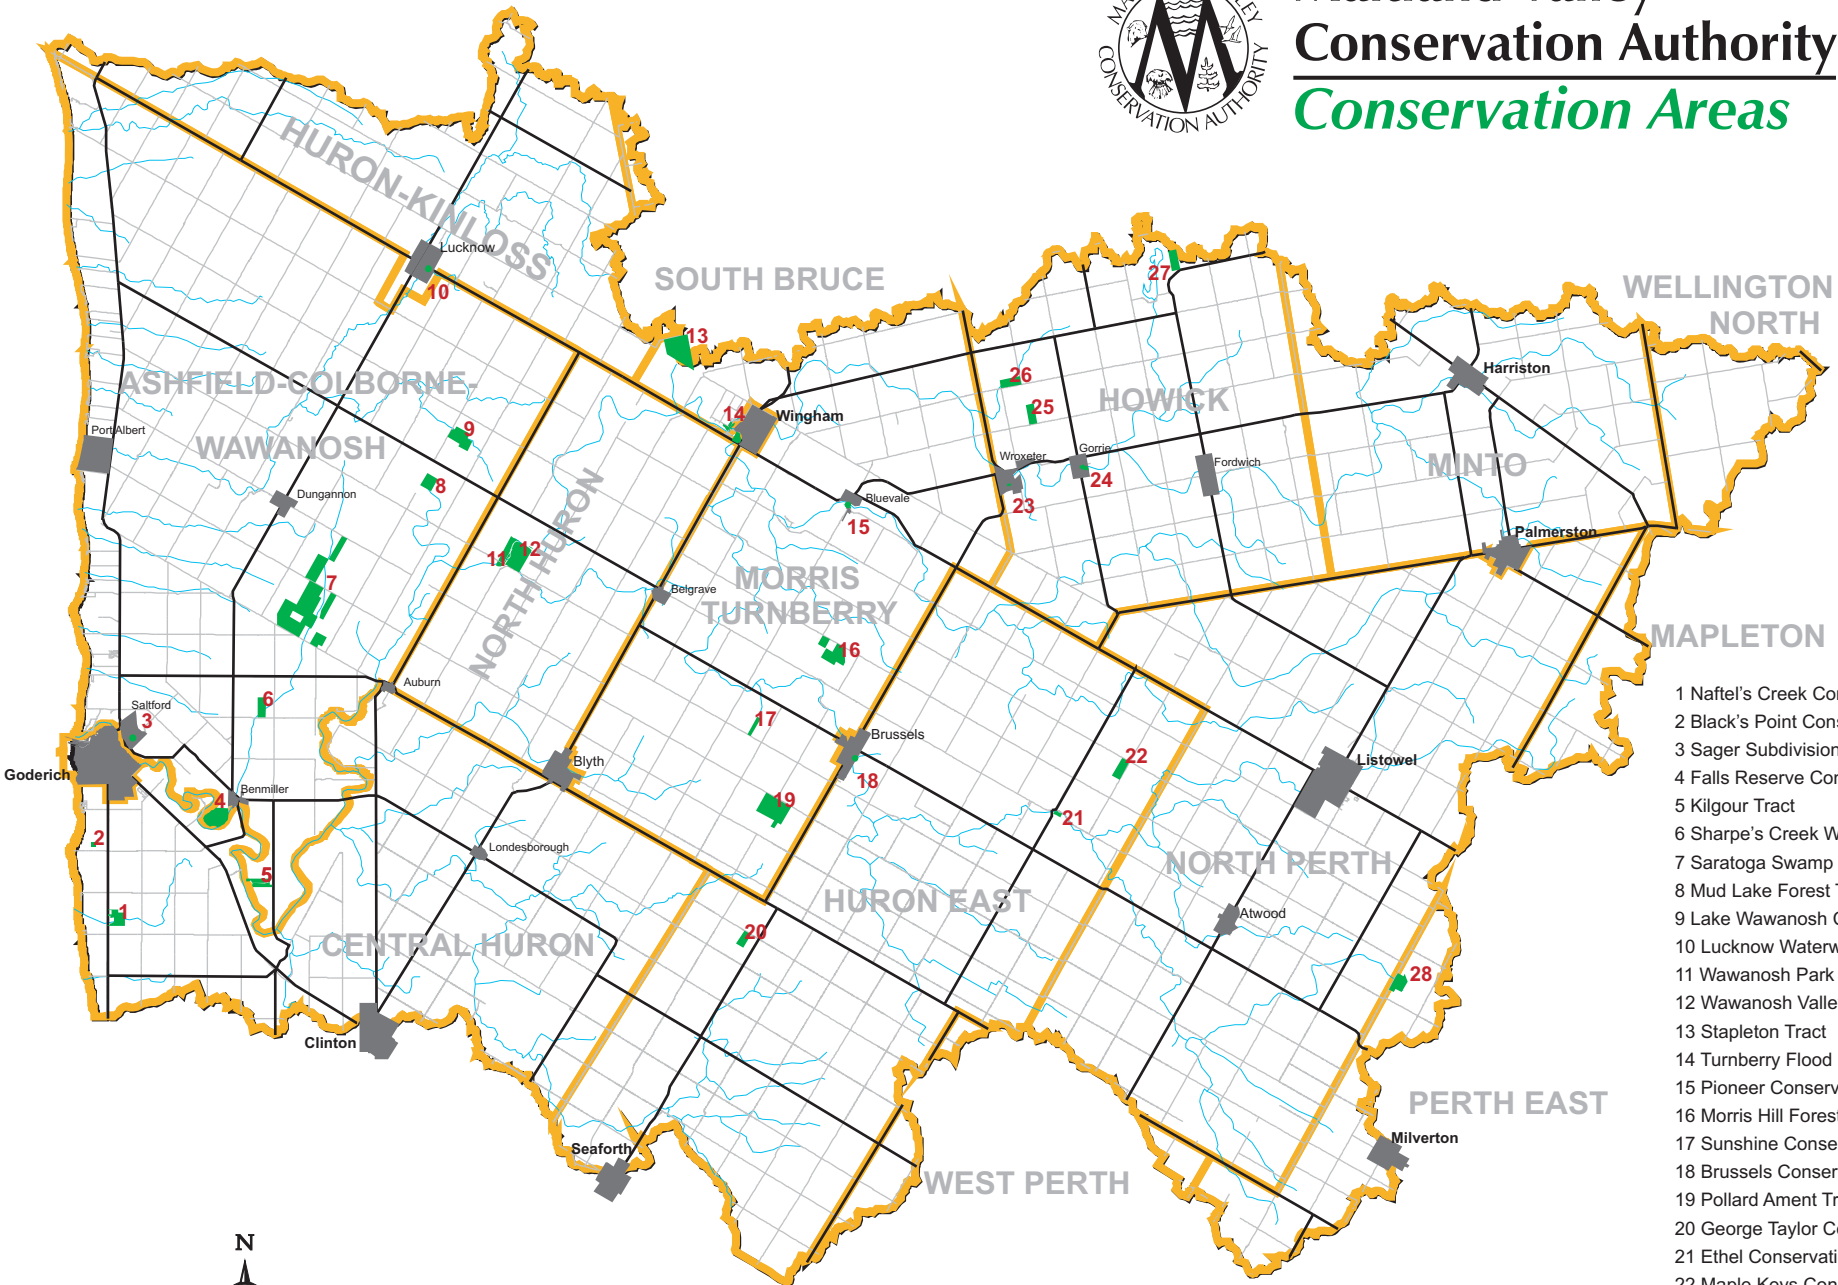

# Maitland Valley Conservation Authority

## Conservation Areas

- 1 Naftel's Creek Conservation Area
- 2 Black's Point Conservation Area
- 3 Sager Subdivision
- 4 Falls Reserve Conservation Area
- 5 Kilgour Tract
- 6 Sharpe's Creek Wildlife Preserve
- 7 Saratoga Swamp
- 8 Mud Lake Forest Tract
- 9 Lake Wawanosh Conservation Area
- 10 Lucknow Waterworks Conservation Area
- 11 Wawanosh Park Conservation Area
- 12 Wawanosh Valley Conservation Area
- 13 Stapleton Tract
- 14 Turnberry Flood Plain Conservation Area
- 15 Pioneer Conservation Area
- 16 Morris Hill Forest Tract
- 17 Sunshine Conservation Area
- 18 Brussels Conservation Area
- 19 Pollard Ament Tract
- 20 George Taylor Conservation Area
- 21 Ethel Conservation Area
- 22 Maple Keys Conservation Area
- 23 MVCA Administration Centre
- 24 Gorrie Conservation Area
- 25 Howick Forest and Source Area
- 26 Morley Tract
- 27 Blind Lake Bog Conservation Area
- 28 Galbraith Conservation Area