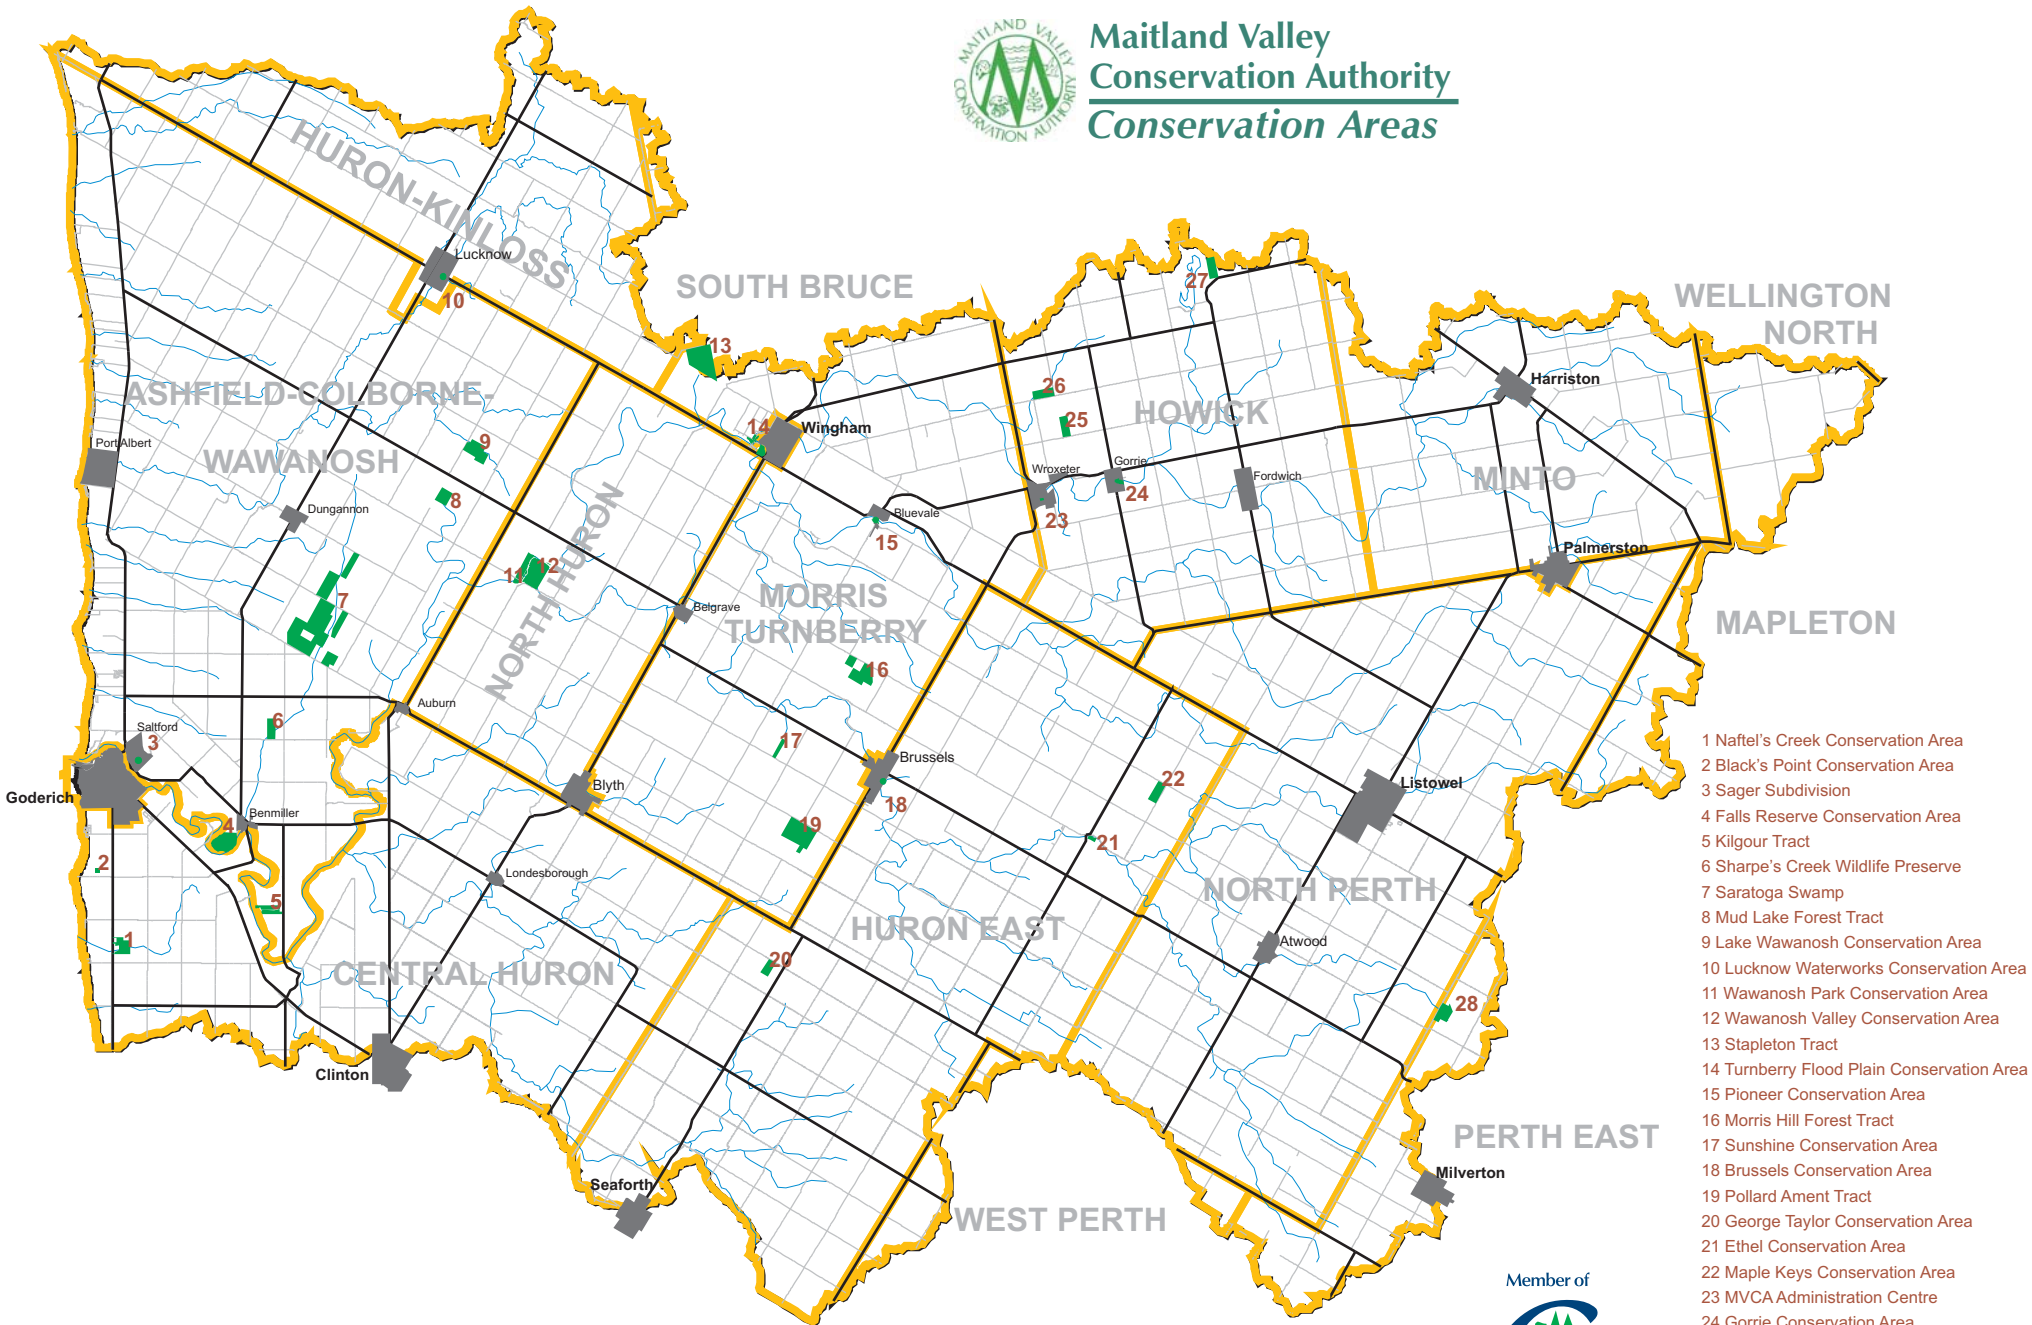

**Maitland Valley  
Conservation Authority**  
*Conservation Areas*

- 1 Naftel's Creek Conservation Area
- 2 Black's Point Conservation Area
- 3 Sager Subdivision
- 4 Falls Reserve Conservation Area
- 5 Kilgour Tract
- 6 Sharpe's Creek Wildlife Preserve
- 7 Saratoga Swamp
- 8 Mud Lake Forest Tract
- 9 Lake Wawanosh Conservation Area
- 10 Lucknow Waterworks Conservation Area
- 11 Wawanosh Park Conservation Area
- 12 Wawanosh Valley Conservation Area
- 13 Stapleton Tract
- 14 Turnberry Flood Plain Conservation Area
- 15 Pioneer Conservation Area
- 16 Morris Hill Forest Tract
- 17 Sunshine Conservation Area
- 18 Brussels Conservation Area
- 19 Pollard Ament Tract
- 20 George Taylor Conservation Area
- 21 Ethel Conservation Area
- 22 Maple Keys Conservation Area
- 23 MVCA Administration Centre
- 24 Gornie Conservation Area
- 25 Howick Forest and Source Area
- 26 Morley Tract
- 27 Blind Lake Bog Conservation Area
- 28 Galbraith Conservation Area

Produced by Maitland Valley Conservation Authority 2005.  
Under licence with Ontario Ministry of Natural Resources.  
Copyright Queen's Printer 1987-1992, 2005.